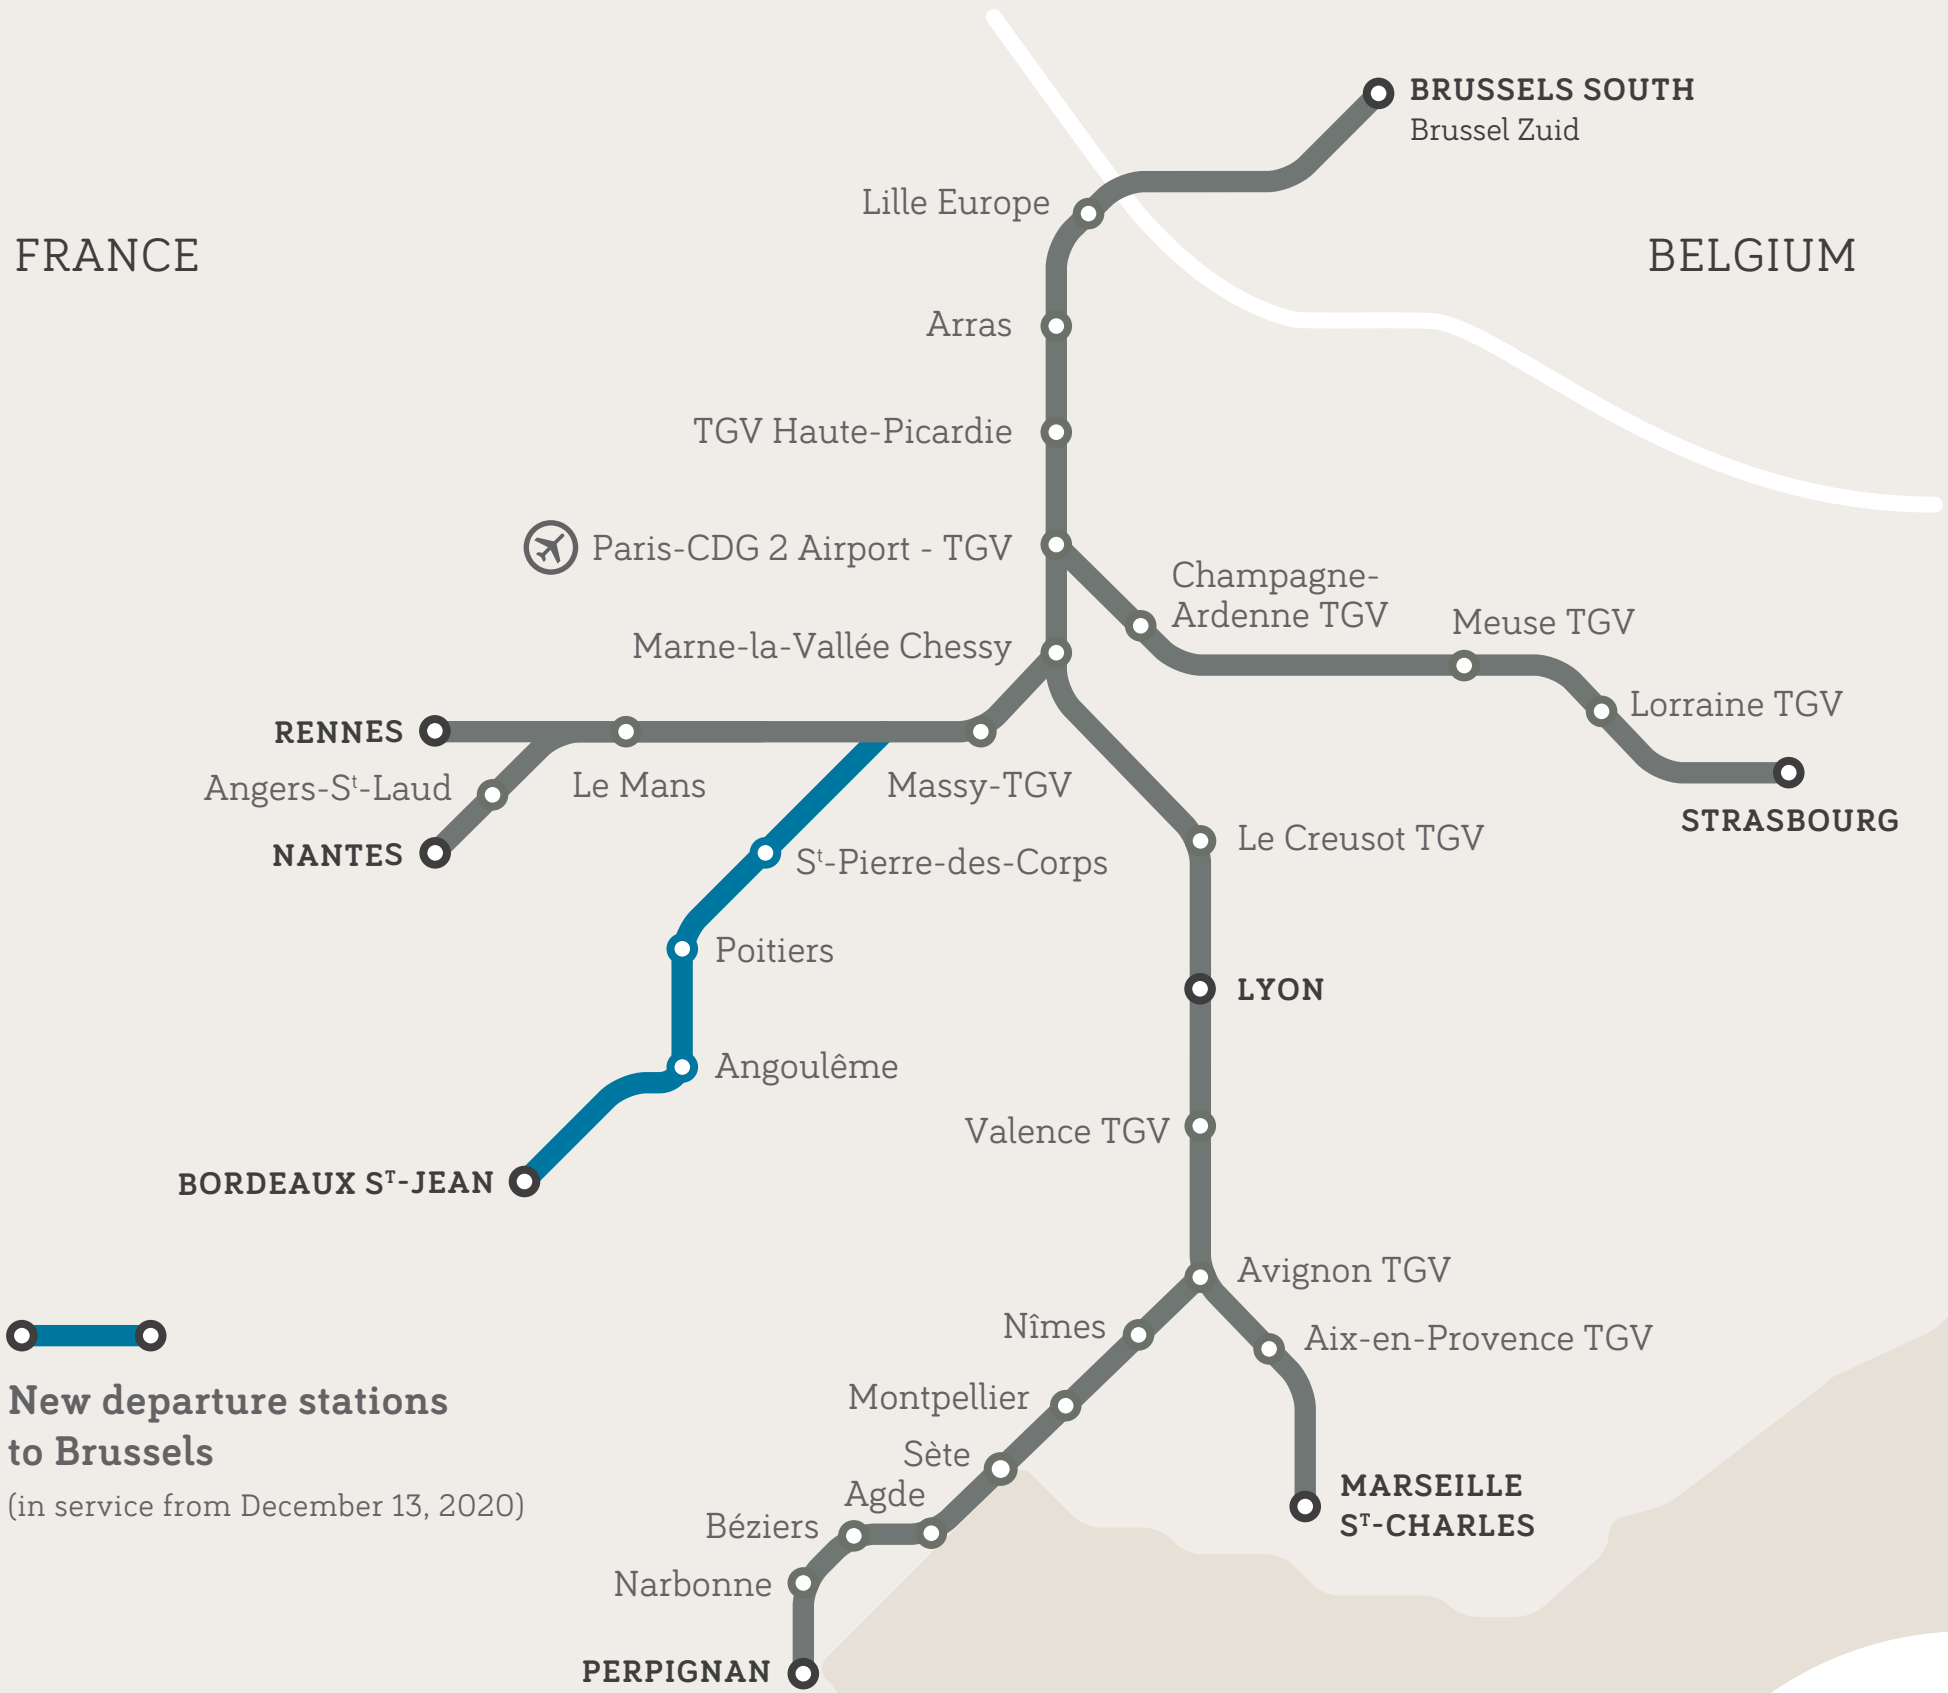

# Map of TGV INOUI connections to Brussels

  
**New departure stations to Brussels**  
(in service from December 13, 2020)